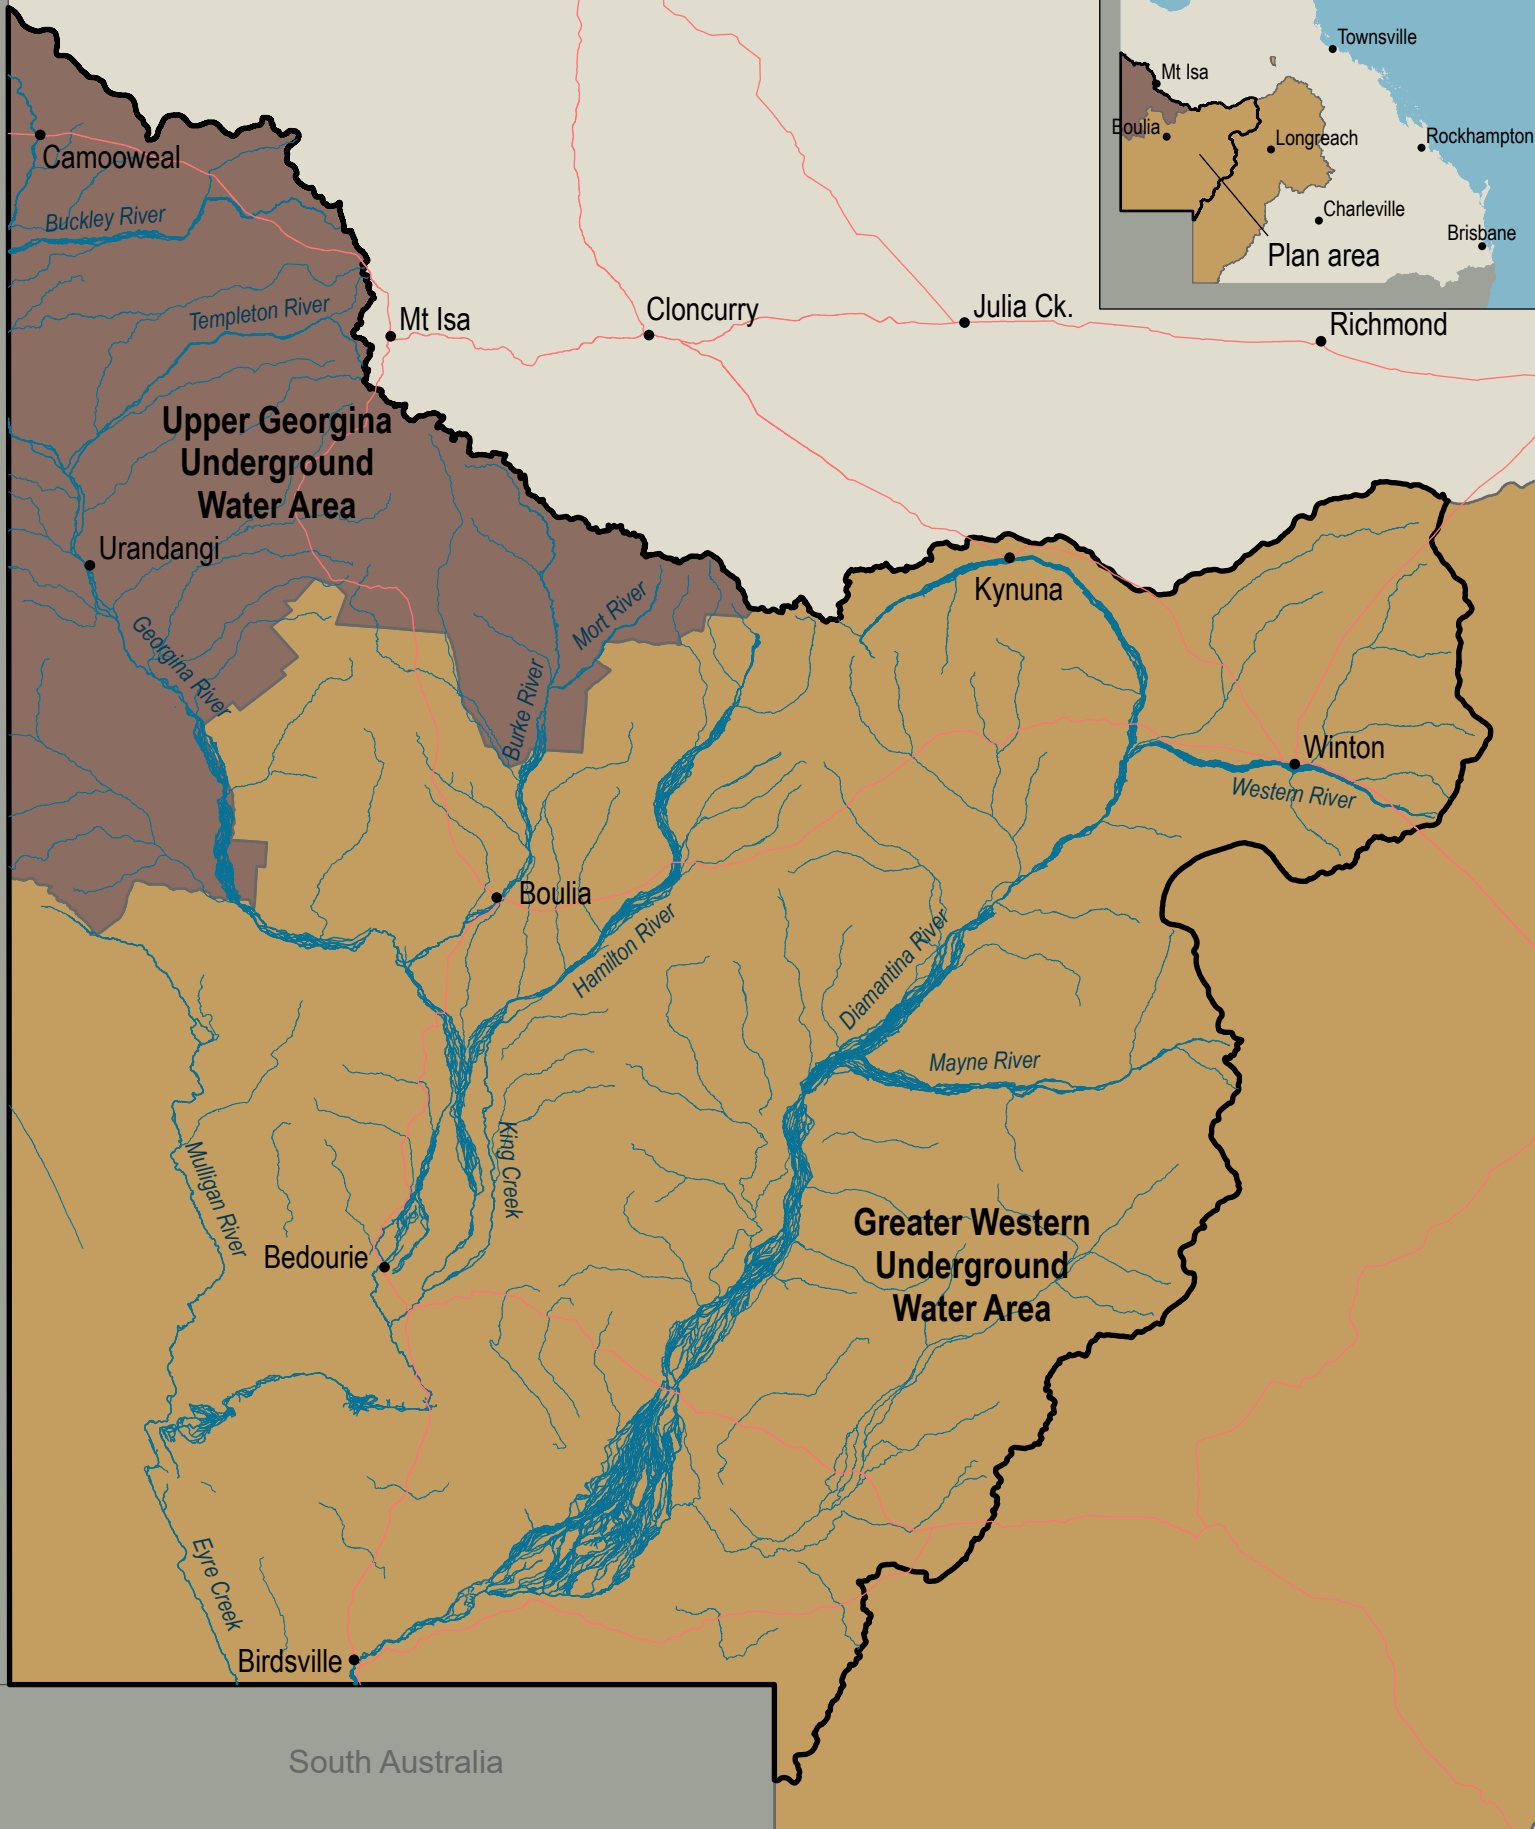

Underground water areas within the Georgina and Diamantina water plan area

N
o
r
t
h
e
r
n
T
e
r
r
i
t
o
r
y

- Town
 - Major road
 - Major stream
 - Georgina and Diamantina water plan area
- Underground water areas
- Greater Western
 - Upper Georgina